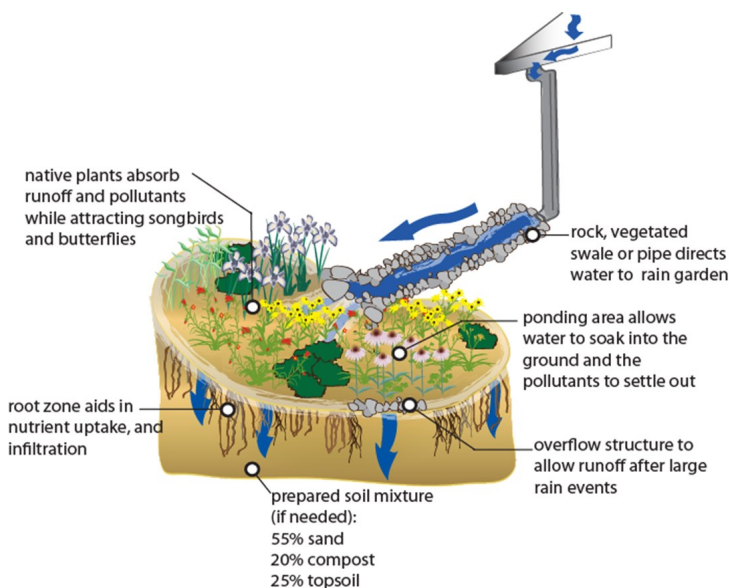

Protect Our Water: Build A Rain Garden

HOW DO RAIN GARDENS HELP?

Rain Gardens catch the first inch of rain and help the water soak into the ground to reduce runoff and downstream flooding.

Nitrogen and phosphorus are nutrients found in pet waste and fertilizer that are often in runoff.

Native Plants in rain gardens help keep these extra nutrients from getting in our waters by using them to grow.

Plant roots also hold soil and absorb polluted runoff. This helps to keep soil and other pollutants from entering the water and making it dirty.

www.stormwaterSMART.blogger.com

www.facebook.com/PTRCStormwaterSMART

www.stormwatersmart.org

www.twitter.com/StormwaterSMART

Plants for Rain Gardens

WHAT IS THE PROBLEM?

Polluted runoff contains animal waste, dirt or soil, fertilizer, pesticides and even motor oil. When rain gardens are installed the plants and soil keep polluted runoff out of the water.

WHAT IS A NATIVE PLANT?

- ◆ Native Plants are an important part of rain gardens and landscaping.
- ◆ Native plants were in North America before the European Settlers arrived.
- ◆ They are adapted to our climate, soil conditions and weather.
- ◆ Native Plants need less fertilizer.
- ◆ Native Plants need less water.
- ◆ Their long roots keep soil in place.
- ◆ Native Plants are needed by butterflies and birds.